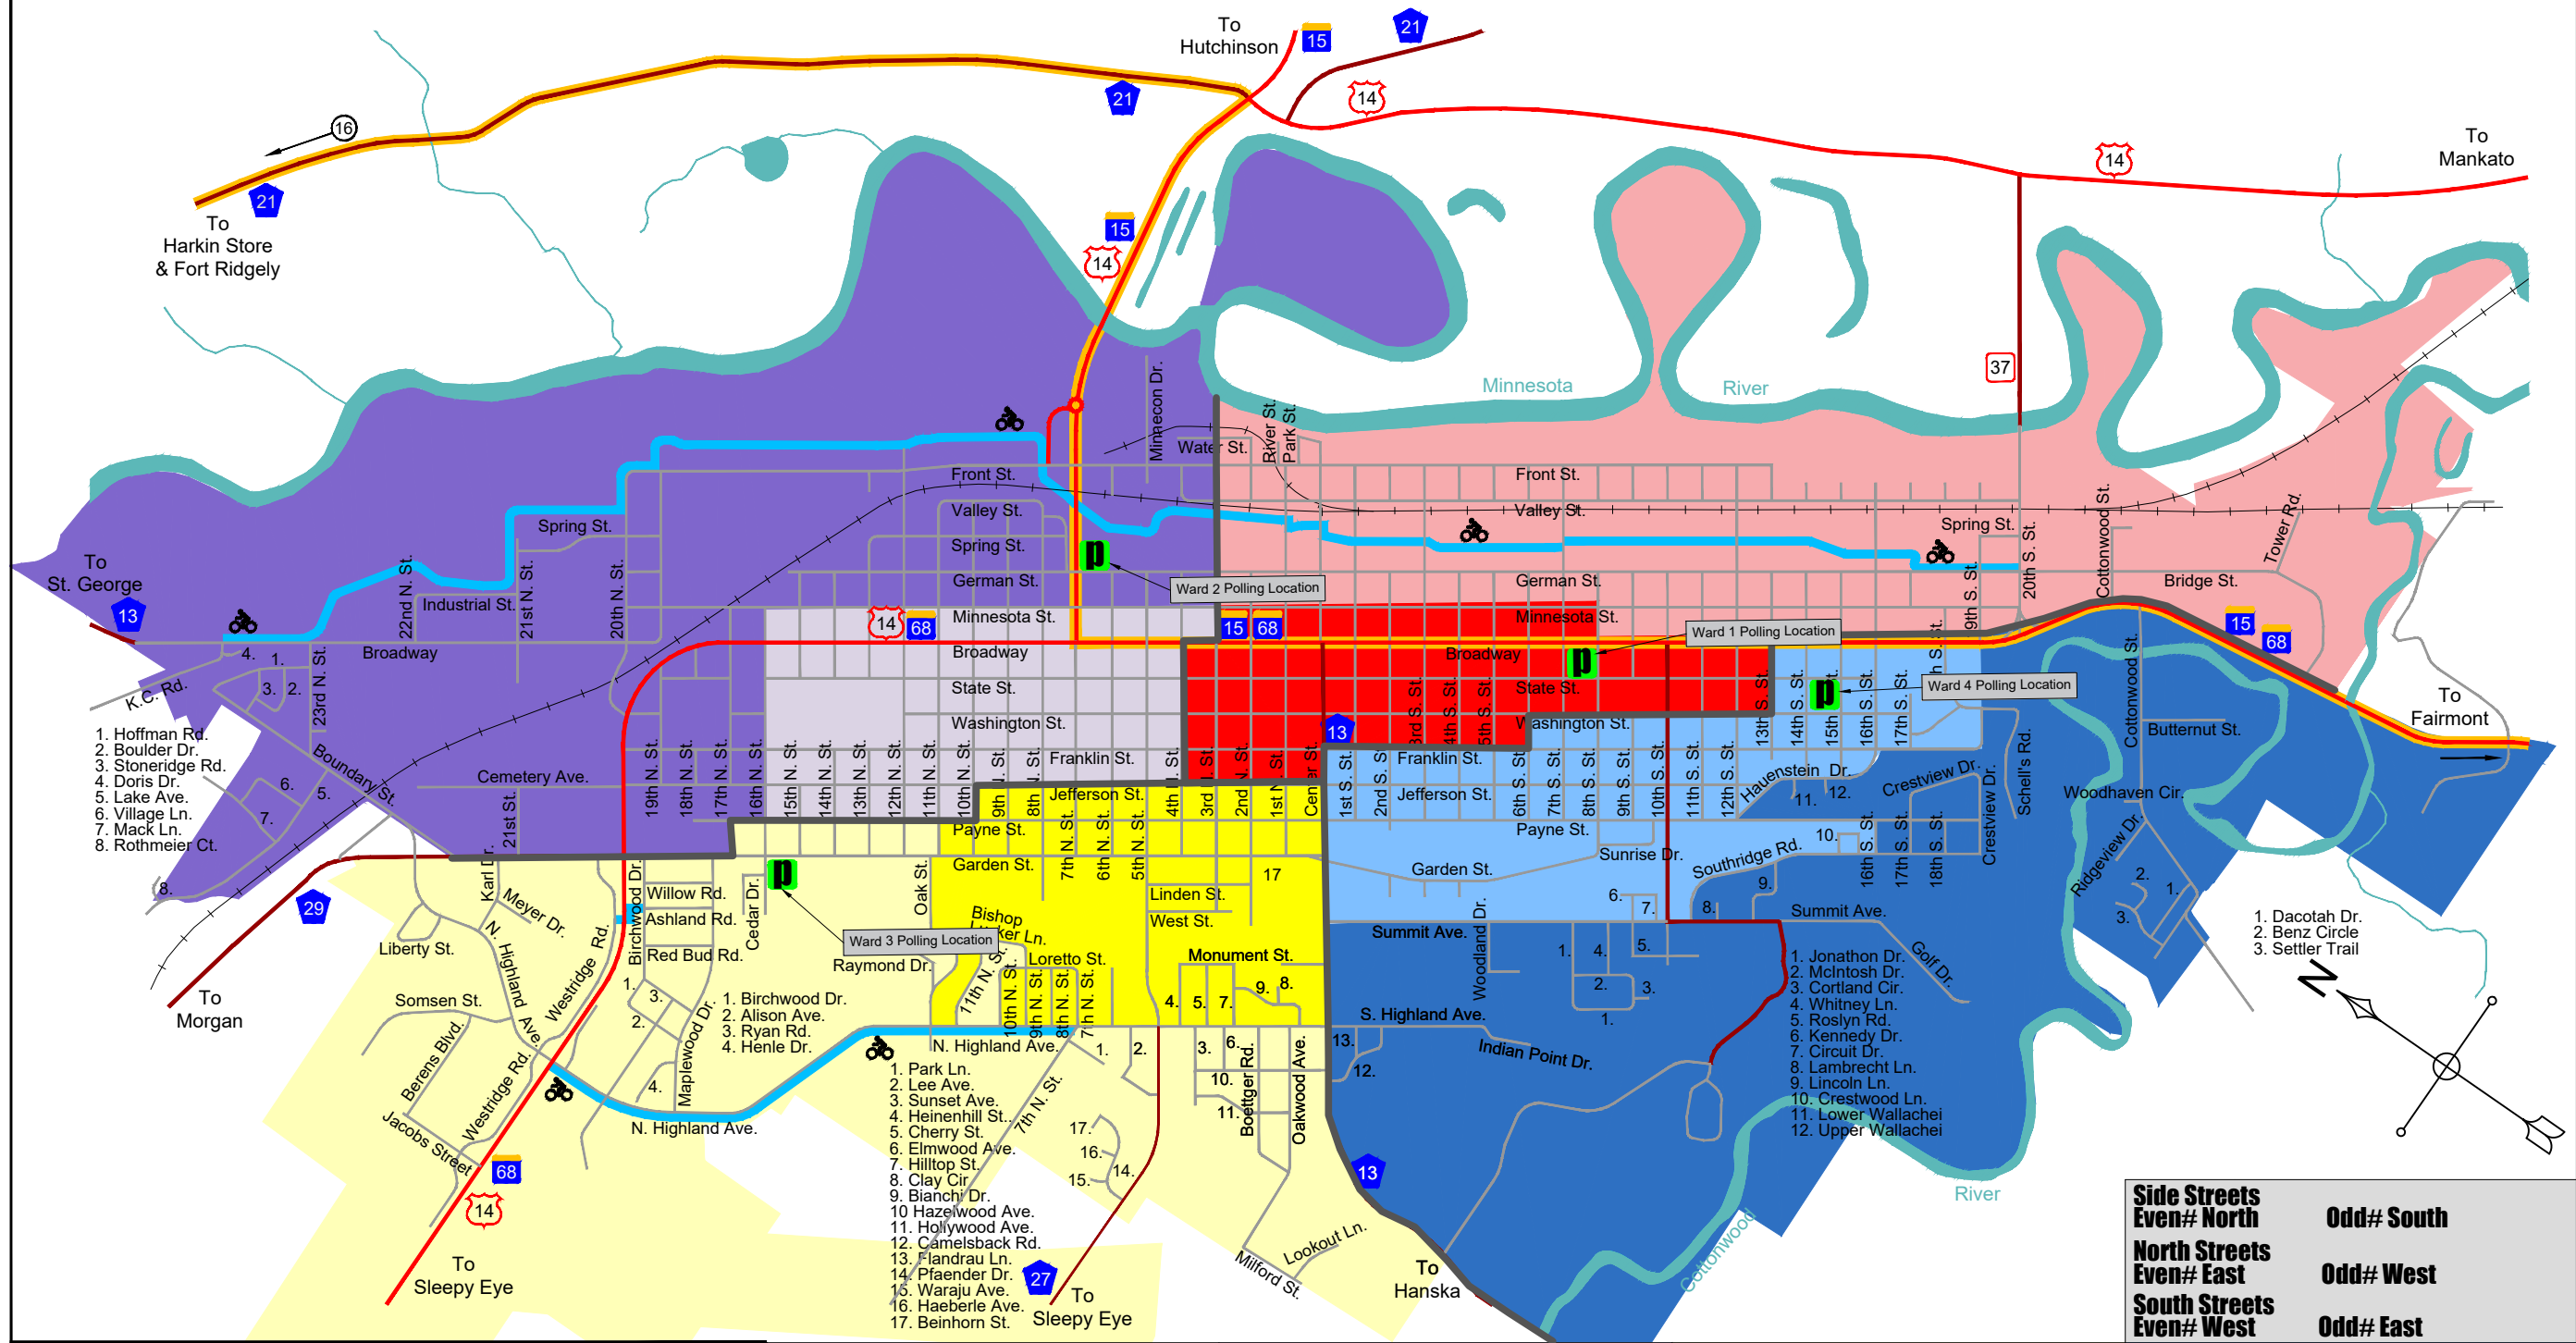

City of New Ulm 2022 Precinct Map

1. Hoffman Rd.
2. Boulder Dr.
3. Stoneridge Rd.
4. Doris Dr.
5. Lake Ave.
6. Village Ln.
7. Mack Ln.
8. Rothmeier Ct.

1. Birchwood Dr.
2. Alison Ave.
3. Ryan Rd.
4. Henle Dr.

1. Park Ln.
2. Lee Ave.
3. Sunset Ave.
4. Heinenhill St.
5. Cherry St.
6. Elmwood Ave.
7. Hilltop St.
8. Clay Cir.
9. Bianchi Dr.
10. Hazelwood Ave.
11. Hollywood Ave.
12. Camelsback Rd.
13. Flandrau Ln.
14. Pfaender Dr.
15. Waraju Ave.
16. Haerberle Ave.
17. Beinhorn St.

1. Jonathon Dr.
2. McIntosh Dr.
3. Cortland Cir.
4. Whitney Ln.
5. Roslyn Rd.
6. Kennedy Dr.
7. Circuit Dr.
8. Lambrecht Ln.
9. Lincoln Ln.
10. Crestwood Ln.
11. Lower Wallachei
12. Upper Wallachei

1. Dacotah Dr.
2. Benz Circle
3. Settler Trail

Side Streets	Even# North	Odd# South
North Streets	Even# East	Odd# West
South Streets	Even# West	Odd# East

Legend 	Ward 1 Precinct 1 Redeemer Lutheran Church 700 South Broadway	Ward 2 Precinct 1 New Ulm Community Center 600 North German	Ward 3 Precinct 1 Christ the King Lutheran Church 1515 North Garden Street	Ward 4 Precinct 1 Our Saviors Lutheran Church 1400 South State Street
	Ward 1 Precinct 2 Redeemer Lutheran Church 700 South Broadway	Ward 2 Precinct 2 New Ulm Community Center 600 North German	Ward 3 Precinct 2 Christ the King Lutheran Church 1515 North Garden Street	Ward 4 Precinct 2 Our Saviors Lutheran Church 1400 South State Street