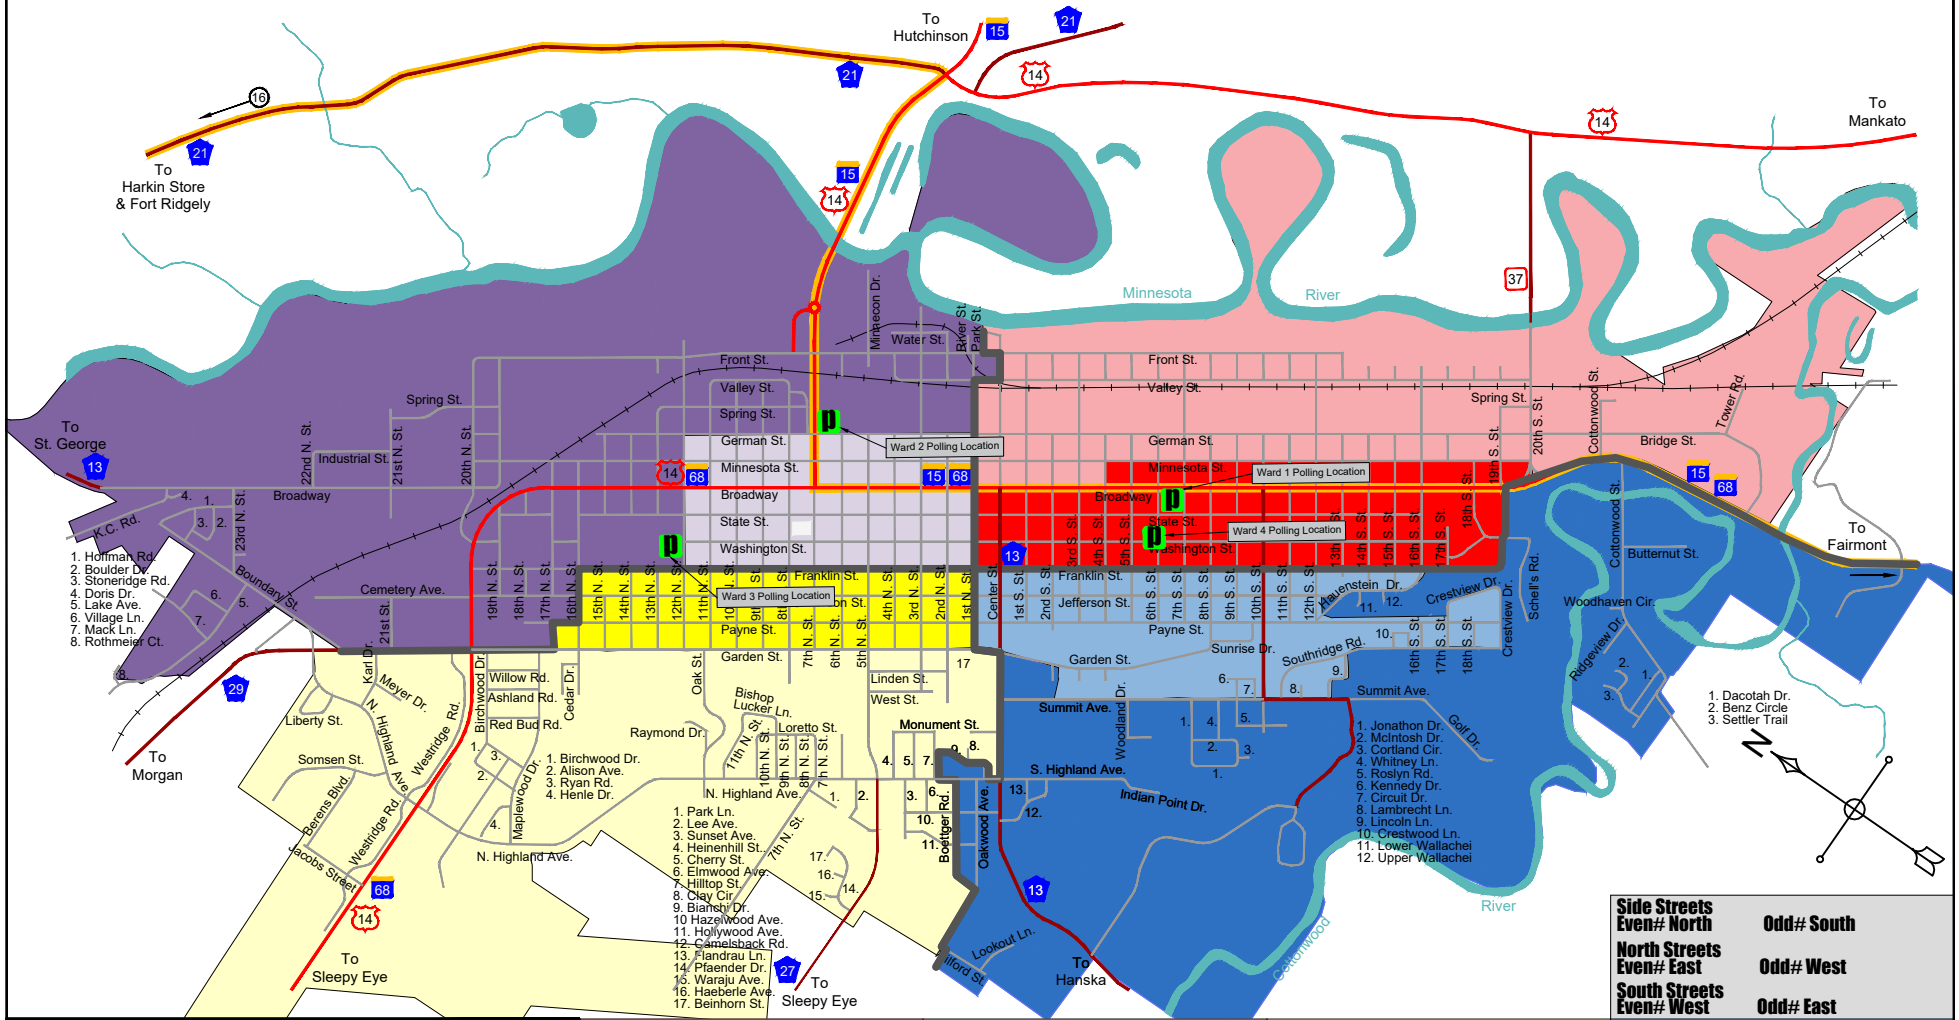

City of New Ulm 2020 Precinct Map

Side Streets	Even# North	Odd# South
North Streets	Even# East	Odd# West
South Streets	Even# West	Odd# East

Legend 	Ward 1 Precinct 1 Redeemer Lutheran Church 700 South Broadway	Ward 2 Precinct 1 New Ulm Community Center 600 North German	Ward 3 Precinct 1 New Ulm Civic Center 1212 North Franklin Street	Ward 4 Precinct 1 Saint John's Lutheran Church 627 South Washington Street
	Ward 1 Precinct 2 Redeemer Lutheran Church 700 South Broadway	Ward 2 Precinct 2 New Ulm Community Center 600 North German	Ward 3 Precinct 2 New Ulm Civic Center 1212 North Franklin Street	Ward 4 Precinct 2 Saint John's Lutheran Church 627 South Washington Street